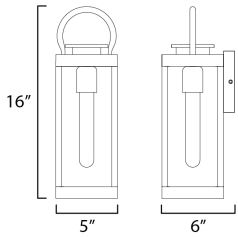

MEASUREMENTS

DIMENSION : 5" W x 16" H x 6" Ext
 BACK PLATE : 5" W x 5" H x 9.5" HCO
 HANGING WEIGHT : 3.78 lb

LAMPING

INPUT VOLTAGE : 120V
 BULB : 60W Incandescent E26 Medium , 60W Total
 BULB INCLUDED : (Not Included)
 DIMMABLE : Y