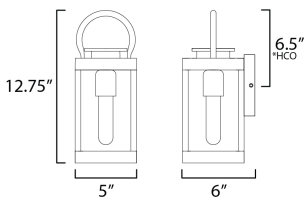

PRODUCT DESCRIPTION

Using our proprietary Vivex material developed for use in harsh climates, the Nassau series presents Coastal styling, historical in design, made of an appropriately specified material for just this application. Available in your choice of solid Black or a cool combination of White with Black accents, the lanterns protect clusters of candelabras with clear glass panels. Add filament lamps to the lanterns to complete the look.

MEASUREMENTS

DIMENSION : 5" W x 12.75" H x 6" Ext
BACK PLATE : 5" W x 5" H x 6.5" HCO
HANGING WEIGHT : 3.1 lb

LAMPING

INPUT VOLTAGE : 120V
BULB : 60W Incandescent E26 Medium , 60W Total
BULB INCLUDED : (Not Included)
DIMMABLE : Y

FINISHES OPTION

- ☒ Black (BK)
- ☐ White / Black (WTBK)

GLASS

Clear CL

MATERIAL

EPMM Vivex, Glass

RATINGS

cETLus
Wet Location

ADDITIONAL

INSTALL UP/DOWN: Down
OPERATING TEMPERATURE:
-20°C (-4°F), 40°C (104°F)

Always consult a qualified electrician before installing any lighting product.