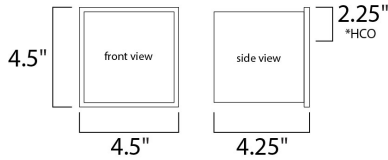

**PRODUCT DESCRIPTION**

\*height from center of outlet to the top of the fixture

**MEASUREMENTS**

DIMENSION : 4" W x 4" H x 4" Ext  
 MAX OAH : 4.33" W x 4.33" H  
 HANGING WEIGHT : 2.33 lb

**LAMPING**

INPUT VOLTAGE : 120-277V  
 LUMENS : 1,000 Rated (580 Del.)  
 BULB : 5W LED PCB Integrated , 10W Total  
 BULB INCLUDED : (Integrated)  
 DIMMABLE : Triac  
 CRI : 90 CRI  
 COLOR\_TEMP : 3000K  
 LIGHTING\_DIRECTION : Directional