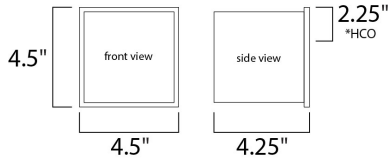

PRODUCT DESCRIPTION

*height from center of outlet to the top of the fixture

MEASUREMENTS

DIMENSION : 4" W x 4" H x 4" Ext
 MAX OAH : 4.33" W x 4.33" H
 HANGING WEIGHT : 2.33 lb

LAMPING

INPUT VOLTAGE : 120-277V
 LUMENS : 1,000 Rated (580 Del.)
 BULB : 5W LED PCB Integrated , 10W Total
 BULB INCLUDED : (Integrated)
 DIMMABLE : Triac
 CRI : 90 CRI
 COLOR_TEMP : 3000K
 LIGHTING_DIRECTION : Directional

FINISHES OPTION

- Black (BK)
- Bronze (BZ)
- Satin Aluminum (SA)

MATERIAL

Aluminum

RATINGS

cETLus
 Wet Location
 ADA

ADDITIONAL

INSTALL UP/DOWN: Up
 RATED LIFE 50000 Hours
 OPERATING TEMPERATURE:
 -20°C (-4°F), 40°C (104°F)
 PHOTOMETRIC: Report Found Online