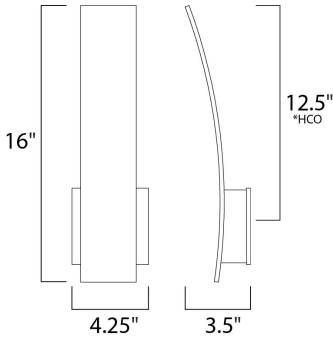

PRODUCT DESCRIPTION

MEASUREMENTS

DIMENSION : 4.25" W x 15.75" H x 3.5" Ext
MAX OAH : 4.33" W x 4.33" H
HANGING WEIGHT : 2.79 lb

LAMPING

INPUT VOLTAGE : 120V
LUMENS : 430 Rated (300 Del.)
BULB : 5W LED PCB Integrated , 5W Total
BULB INCLUDED : (Integrated)
DIMMABLE : Triac
CRI : 90 CRI
COLOR_TEMP : 3000K
LIGHTING_DIRECTION : Indirect

FINISHES OPTION

- Black (BK)
- Satin Aluminum (SA)
- White (WT)

MATERIAL

Aluminum

RATINGS

cETLus
Wet Location
ADA

ADDITIONAL

INSTALL UP/DOWN: Up
RATED LIFE 50000 Hours
OPERATING TEMPERATURE:
-20°C (-4°F), 40°C (104°F)

PHOTOMETRIC: Report Found Online

Always consult a qualified electrician before installing any lighting product.

Modifications or Customizations: Please email contract@studiomlighting.com
Sample Request: Please email order@studiomlighting.com with subject line "Sample Order_ [Project Name] / [Specifier/Designer]"
All samples are subject to Studio M approval and must show proof of project and/or explanation.

Job Name:	Job Type:
Quantity:	Comments: