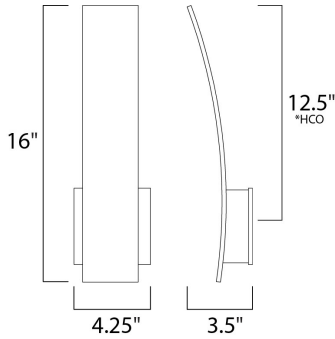

PRODUCT DESCRIPTION

MEASUREMENTS

DIMENSION : 4.25" W x 15.75" H x 3.5" Ext
MAX OAH : 4.33" W x 4.33" H
HANGING WEIGHT : 2.79 lb

LAMPING

INPUT VOLTAGE : 120V
LUMENS : 430 Rated (300 Del.)
BULB : 5W LED PCB Integrated , 5W Total
BULB INCLUDED : (Integrated)
DIMMABLE : Triac
CRI : 90 CRI
COLOR_TEMP : 3000K
LIGHTING_DIRECTION : Indirect

FINISHES OPTION

- Black (BK)
- Satin Aluminum (SA)
- White (WT)

MATERIAL

Aluminum

RATINGS

cETLus
Wet Location
ADA

ADDITIONAL

INSTALL UP/DOWN: Up
RATED LIFE 50000 Hours
OPERATING TEMPERATURE:
-20°C (-4°F), 40°C (104°F)

PHOTOMETRIC: Report Found Online

Always consult a qualified electrician before installing any lighting product.

Modifications or Customizations: Please email contract@studiomlighting.com
Sample Request: Please email order@studiomlighting.com with subject line
"Sample Order_ [Project Name] / [Specifier/Designer]"
All samples are subject to Studio M approval and must show proof of project and/or explanation.

Job Name:	Job Type:
Quantity:	Comments: