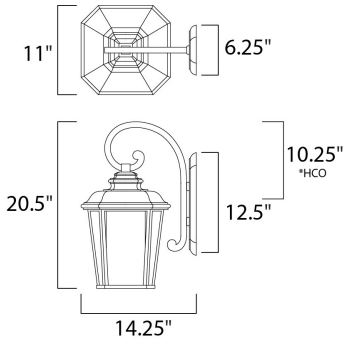

PRODUCT DESCRIPTION

A classical, traditional style finished in a rustic Black Oxide finish with Weathered Frost glass is sure to add elegance to your home's exterior. Available in both incandescent and fluorescent versions with an source to consider.