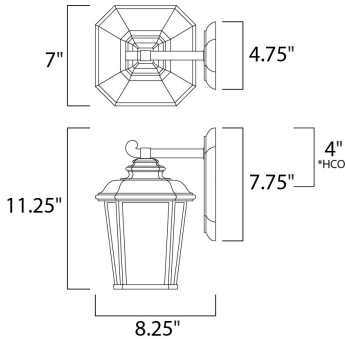

PRODUCT DESCRIPTION

A classical, traditional style finished in a rustic Black Oxide finish with Weathered Frost glass is sure to add elegance to your home's exterior. Available in both incandescent and fluorescent versions with an source to consider.