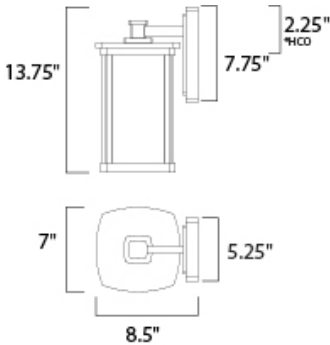

PRODUCT DESCRIPTION

Simple lines create a transitional style that fits a wide variety of exterior home design. Available in both Platinum or Bronze finish, Frosted Seedy or Clear Ribbed glass, or fluorescent, incandescent or LED lamping.