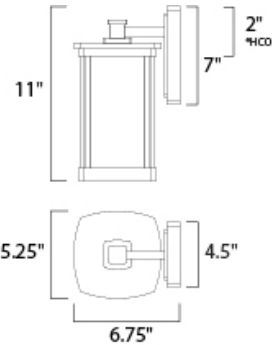

PRODUCT DESCRIPTION

Simple lines create a transitional style that fits a wide variety of exterior home design. Available in both Platinum or Bronze finish, Frosted Seedy or Clear Ribbed glass, or fluorescent, incandescent or LED lamping.

MEASUREMENTS

DIMENSION : 5.25" W x 11" H x 6.75" Ext
BACK PLATE : 4.5" W x 7" H x 2" HCO
HANGING WEIGHT : 2.97 lb

LAMPING

INPUT VOLTAGE : 120V
BULB : 60W Incandescent E26 Medium , 60W Total
BULB INCLUDED : (Not Included)
DIMMABLE : Yes

FINISHES OPTION

- Bronze (BZ)
- Platinum (PL)

GLASS

Frosted Seedy FS

MATERIAL

Aluminum, Glass

RATINGS

cETLus
Wet Location

ADDITIONAL

OPERATING TEMPERATURE:
-20°C (-4°F), 40°C (104°F)

Always consult a qualified electrician before installing any lighting product.