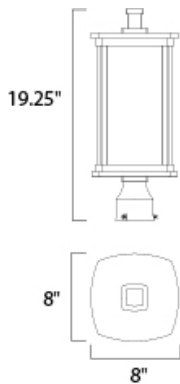

MEASUREMENTS

DIMENSION : 8" L x 8" W x 19.25" H
HANGING WEIGHT : 7.7 lb

LAMPING

INPUT VOLTAGE : 120V
BULB : 60W Incandescent E26 Medium , 60W Total
BULB INCLUDED : (Not Included)
DIMMABLE : Yes

FINISHES OPTION