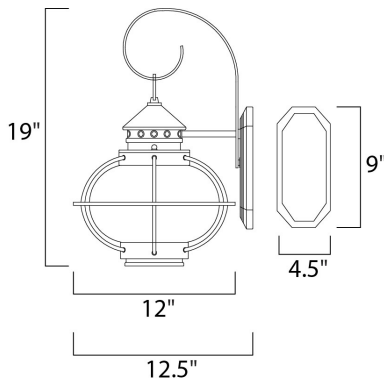

**PRODUCT DESCRIPTION**

Portsmouth is a traditional, early American style collection from Maxim Lighting International in Oil Rubbed Bronze finish with Seedy glass.

**MEASUREMENTS**

DIMENSION : 12" W x 19" H x 12.5" Ext  
 BACK PLATE : 4.5" W x 9" H x 8" HCO  
 HANGING WEIGHT : 1.32 lb

**LAMPING**

INPUT VOLTAGE : 120V  
 BULB : 60W Incandescent E26 Medium , 60W Total  
 BULB INCLUDED : (Not Included)  
 DIMMABLE : Yes

**FINISHES OPTION**

Oil Rubbed Bronze (OI)

**GLASS**

Seedy CD

**MATERIAL**