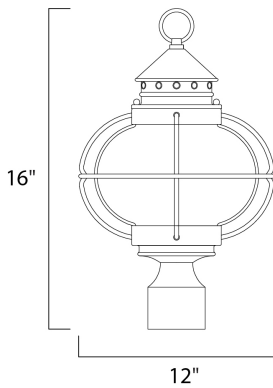

PRODUCT DESCRIPTION

Portsmouth is a traditional, early American style collection from Maxim Lighting International in Oil Rubbed Bronze finish with Seedy glass.

MEASUREMENTS

DIMENSION : 12" L x 12" W x 16" H
 HANGING WEIGHT : 3.31 lb

LAMPING

INPUT VOLTAGE : 120V
 BULB : 40W Incandescent E12 Candelabra , 120W Total
 BULB INCLUDED : (Not Included)
 DIMMABLE : Yes

FINISHES OPTION

 Oil Rubbed Bronze (OI)

GLASS

Seedy CD

MATERIAL

Aluminum, Glass