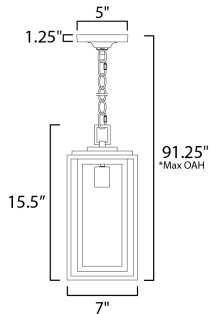

**PRODUCT DESCRIPTION**

A dual framed structure creates dimension on these outdoor lighting fixtures that is both contemporary and transitional. The construction consists of two frames of square tubing and squared components. The inner frame's Clear Seedy glass reduces glare from the light and appears dirt-free for longer periods. This is a comprehensive collection to brighten all areas of your outdoor space, available in various sized sconces as well as hanging and post configurations.

**MEASUREMENTS**

DIMENSION : 7" L x 7" W x 15.5" H  
 MAX OAH : 91.25" OAH  
 CANOPY : 5" W x 1.25" H  
 HANGING WEIGHT : 5.3 lb

**LAMPING**

INPUT VOLTAGE : 120V  
 BULB : 60W Incandescent E26 Medium , 60W Total  
 BULB INCLUDED : (Not Included)  
 DIMMABLE : Y