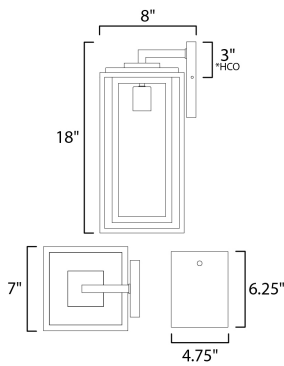

PRODUCT DESCRIPTION

A dual framed structure creates dimension on these outdoor lighting fixtures that is both contemporary and transitional. The construction consists of two frames of square tubing and squared components. The inner frame's Clear Seedy glass reduces glare from the light and appears dirt-free for longer periods. This is a comprehensive collection to brighten all areas of your outdoor space, available in various sized sconces as well as hanging and post configurations.

MEASUREMENTS

- DIMENSION : 7" W x 18" H x 8" Ext
- BACK PLATE : 4.75" W x 6.25" H x 3" HCO
- HANGING WEIGHT : 5.5 lb
- **LAMPING**
- INPUT VOLTAGE : 120V
- BULB : 60W Incandescent E26 Medium , 60W Total
- BULB INCLUDED : (Not Included)
- DIMMABLE : Y

FINISHES OPTION

- Black (BK)

GLASS

Seedy CD

MATERIAL

Aluminum, Glass

RATINGS

cETLus
Wet Location

ADDITIONAL

INSTALL UP/DOWN: Down
SLOPE:
OPERATING TEMPERATURE:
-20°C (-4°F), 40°C (104°F)

Always consult a qualified electrician before installing any lighting product.