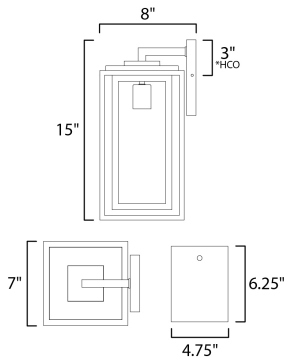

**PRODUCT DESCRIPTION**

A dual framed structure creates dimension on these outdoor lighting fixtures that is both contemporary and transitional. The construction consists of two frames of square tubing and squared components. The inner frame's Clear Seedy glass reduces glare from the light and appears dirt-free for longer periods. This is a comprehensive collection to brighten all areas of your outdoor space, available in various sized sconces as well as hanging and post configurations.

**MEASUREMENTS**

DIMENSION : 7" W x 15" H x 8" Ext  
 BACK PLATE : 4.75" W x 6.25" H x 3" HCO  
 HANGING WEIGHT : 4.5 lb

**LAMPING**

INPUT VOLTAGE : 120V  
 BULB : 60W Incandescent E26 Medium , 60W Total  
 BULB INCLUDED : (Not Included)  
 DIMMABLE : Y