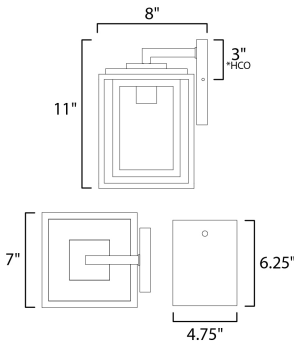

**PRODUCT DESCRIPTION**

A dual framed structure creates dimension on these outdoor lighting fixtures that is both contemporary and transitional. The construction consists of two frames of square tubing and squared components. The inner frame's Clear Seedy glass reduces glare from the light and appears dirt-free for longer periods. This is a comprehensive collection to brighten all areas of your outdoor space, available in various sized sconces as well as hanging and post configurations.

**MEASUREMENTS**

DIMENSION : 7" W x 11" H x 8" Ext  
 BACK PLATE : 4.75" W x 6.25" H x 3" HCO  
 HANGING WEIGHT : 3.7 lb

**LAMPING**

INPUT VOLTAGE : 120V  
 BULB : 60W Incandescent E26 Medium , 60W Total  
 BULB INCLUDED : (Not Included)  
 DIMMABLE : Y