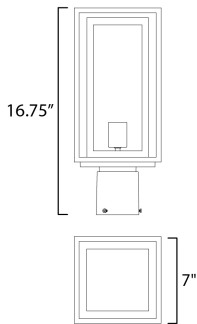

**PRODUCT DESCRIPTION**

A dual framed structure creates dimension on these outdoor lighting fixtures that is both contemporary and transitional. The construction consists of two frames of square tubing and squared components. The inner frame's Clear Seedy glass reduces glare from the light and appears dirt-free for longer periods. This is a comprehensive collection to brighten all areas of your outdoor space, available in various sized sconces as well as hanging and post configurations.

**FINISHES OPTION**

 Black (BK)

**GLASS**  
Seedy CD

**MATERIAL**  
Aluminum, Glass

**RATINGS**  
cETLus  
Wet Location

**ADDITIONAL**  
SLOPE:  
OPERATING TEMPERATURE:  
-20°C (-4°F), 40°C (104°F)

**MEASUREMENTS**

DIMENSION : 7" W x 16.75" H x 7" Ext  
HANGING WEIGHT : 4.1 lb

**LAMPING**

INPUT VOLTAGE : 120V  
BULB : 60W Incandescent E26 Medium , 60W Total  
BULB INCLUDED : (Not Included)  
DIMMABLE : Y

Always consult a qualified electrician before installing any lighting product.