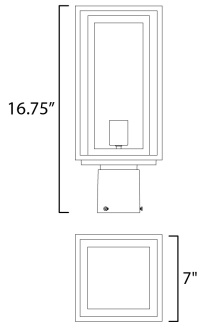

**PRODUCT DESCRIPTION**

A dual framed structure creates dimension on these outdoor lighting fixtures that is both contemporary and transitional. The construction consists of two frames of square tubing and squared components. The inner frame's Clear Seedy glass reduces glare from the light and appears dirt-free for longer periods. This is a comprehensive collection to brighten all areas of your outdoor space, available in various sized sconces as well as hanging and post configurations.

**MEASUREMENTS**

DIMENSION : 7" W x 16.75" H x 7" Ext  
 HANGING WEIGHT : 4.1 lb

**LAMPING**

INPUT VOLTAGE : 120V  
 BULB : 60W Incandescent E26 Medium , 60W Total  
 BULB INCLUDED : (Not Included)  
 DIMMABLE : Y