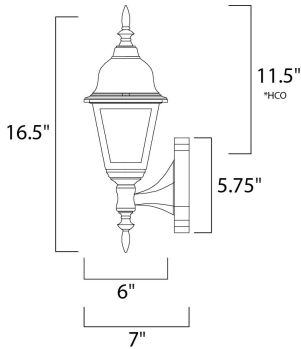

PRODUCT DESCRIPTION

Maxim Lighting's commitment to both the residential lighting and the home building industries will assure you a product line focused on your basic lighting needs. With the Builder Cast collection you will find quality lighting that is well designed, well priced and readily available.