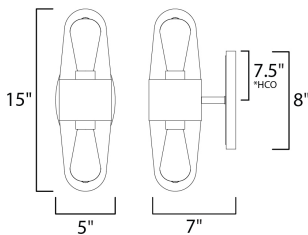

LAMPING

INPUT VOLTAGE : 120V
BULB : 60W Incandescent E26 Medium , 120W Total
BULB INCLUDED : (Included)
DIMMABLE : Yes
LIGHTING_DIRECTION : Up/Down