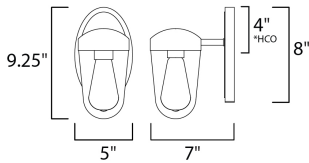

LAMPING

INPUT VOLTAGE : 120V
BULB : 60W Incandescent E26 Medium , 60W Total
BULB INCLUDED : (Included)
DIMMABLE : Yes
LIGHTING_DIRECTION : Down