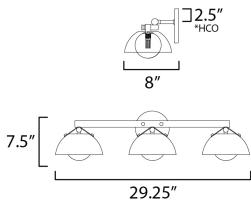

LAMPING

INPUT VOLTAGE : 120V
LUMENS : 1,350 Rated (950 Del.)
BULB : 4W LED G9 , 12W Total
BULB INCLUDED : (Included)
DIMMABLE : Y
CRI : 90 CRI
COLOR_TEMP : 3000K
LIGHTING_DIRECTION : Down