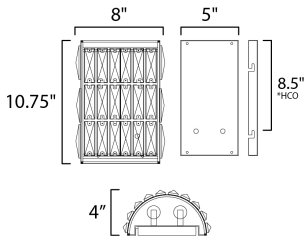

PRODUCT DESCRIPTION

Rectilinear Beveled Crystals bejewel a Matte Black frame creates stark contrast to this radiantly prismatic display of light. The bound crystal is fixed to the frame to reduce time spent dressing the fixture.

MEASUREMENTS

DIMENSION : 8" W x 10.75" H x 4" Ext
MAX OAH : 5" W x 10.25" H
HANGING WEIGHT : 3.3 lb

LAMPING

INPUT VOLTAGE : 120V
BULB : 40W Incandescent E12 , 80W Total
BULB INCLUDED : (Not Included)
DIMMABLE : Y
LIGHTING_DIRECTION : Omni

FINISHES OPTION

Black (BK)

GLASS

Beveled Crystal BC

MATERIAL

Steel+Crystal

RATINGS

cETLus
Dry Location
ADA

ADDITIONAL

INSTALL UP/DOWN: Up
SLOPE:
OPERATING TEMPERATURE:
-20°C (-4°F), 40°C (104°F)

Always consult a qualified electrician before installing any lighting product.