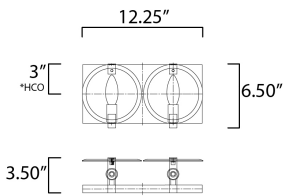

PRODUCT DESCRIPTION

Round Clear beveled edge glass panels are suspended from frames of Polished Chrome for crisp and clean look. Simple, yet elegant, this collection delivers a quiet sophistication for everyday living.

MEASUREMENTS

DIMENSION : 12.25" W x 6.5" H x 3.5" Ext
MAX OAH : 12" W x 6.4" H
HANGING WEIGHT : 3.08 lb

LAMPING

INPUT VOLTAGE : 120V
BULB : 60W Incandescent E12 G16.5 , 120W Total
BULB INCLUDED : (Not Included)
DIMMABLE : Yes
LIGHTING_DIRECTION : Up

FINISHES OPTION

Polished Chrome (PC)

GLASS

Clear CL

MATERIAL

Steel, Glass

RATINGS

cULus
Damp Location
ADA

ADDITIONAL

INSTALL UP/DOWN: Up
SLOPE:
OPERATING TEMPERATURE:
-20°C (-4°F), 40°C (104°F)

Always consult a qualified electrician before installing any lighting product.