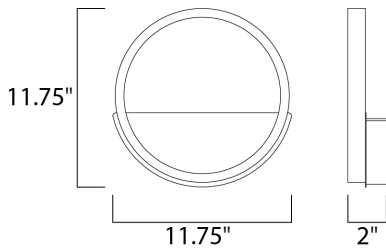

DIMENSION : 12" L x 12" W x 12" H x 2.5" Ext  
 MAX OAH : 12" W x 5" H  
 HANGING WEIGHT : 1.6 lb

**LAMPING**

INPUT VOLTAGE : 120-277V  
 LUMENS : 1,000 Rated (600 Del.)  
 BULB : 1W LED DC Integrated , 12W Total  
 BULB INCLUDED : (Integrated)  
 DIMMABLE : 3-in-1 Triac, ELV, or 0-10V  
 CRI : 90 CRI  
 COLOR\_TEMP : 3000K  
 LIGHTING\_DIRECTION : Indirect