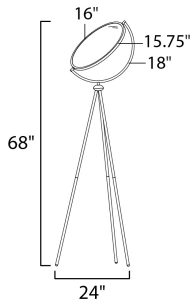

MEASUREMENTS

DIMENSION : 24" L x 24" W x 68" H
 HANGING WEIGHT : 12.3 lb

LAMPING

INPUT VOLTAGE : 120V
 LUMENS : 2,310 Rated (2,145 Del.)
 BULB : 33W LED PCB Integrated , 33W Total
 BULB INCLUDED : (Integrated)
 CRI : 80+ CRI
 COLOR_TEMP : 3000K

FINISHES OPTION

 Black (BK)

MATERIAL

Aluminum, Acrylic

RATINGS

cETLus
 Dry Location

ADDITIONAL

RATED LIFE 25000 Hours
 OPERATING TEMPERATURE:
 -20°C (-4°F), 40°C (104°F)