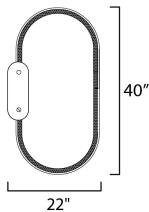

MEASUREMENTS

DIMENSION : 24" W x 40" H x 1.75" Ext
 CANOPY : 4.7" W x 1" H x 8.5" L
 HANGING WEIGHT : 24.6 lb

LAMPING

INPUT VOLTAGE : 120V
 LUMENS : 2,800 Rated (730 Del.)
 BULB : 35W LED PCB Integrated , 35W Total
 BULB INCLUDED : (Integrated)
 DIMMABLE : Y
 CRI : 90 CRI
 COLOR_TEMP : 3000K