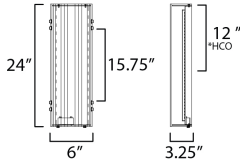

LAMPING

INPUT VOLTAGE : 120-277V
LUMENS : 3,180 Rated (1,260 Del.)
BULB : 28W LED DC Integrated , 28W Total
BULB INCLUDED : (Integrated)
DIMMABLE : Triac or ELV at 120V
CRI : 90 CRI
COLOR_TEMP : 27-30-35-40-50K
LIGHTING_DIRECTION : Omni