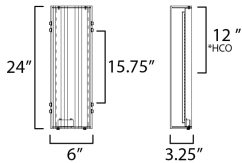

LAMPING

INPUT VOLTAGE : 120-277V
LUMENS : 3,180 Rated (1,260 Del.)
BULB : 28W LED DC Integrated , 28W Total
BULB INCLUDED : (Integrated)
DIMMABLE : Triac or ELV at 120V
CRI : 90 CRI
COLOR_TEMP : 27-30-35-40-50K
LIGHTING_DIRECTION : Omni