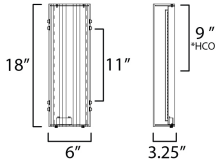

LAMPING

INPUT VOLTAGE : 120-277V
LUMENS : 2,880 Rated (1,130 Del.)
BULB : 25W LED DC Integrated , 25W Total
BULB INCLUDED : (Integrated)
DIMMABLE : Triac or ELV at 120V
CRI : 90 CRI
COLOR_TEMP : 27-30-35-40-50K
LIGHTING_DIRECTION : Omni