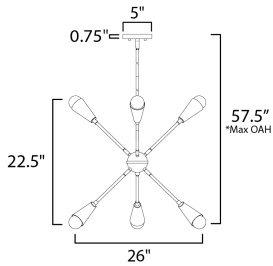

PRODUCT DESCRIPTION

A classic mid-century look, the Lovell collection features two sizes of sputnik chandeliers and streamlined sconces perfect for bath vanity applications. Available in a Black/Satin Brass finish combination. Light bulbs nest inside the metal cones to become an element of the design.

*max overall height

MEASUREMENTS

- DIMENSION : 26" W x 22.5" H
- MAX OAH : 57.5" OAH
- CANOPY : 5" W x 0.75" H
- HANGING WEIGHT : 4.94 lb

LAMPING

- INPUT VOLTAGE : 120V
- BULB : 60W Incandescent E26 Medium , 360W Total
- BULB INCLUDED : (Not Included)
- DIMMABLE : Y

FINISHES OPTION

- Black / Satin Brass (BKSB)

MATERIAL

Steel

RATINGS

ULDry Location

ADDITIONAL

SLOPE: 60
 OPERATING TEMPERATURE:
 -20°C (-4°F), 40°C (104°F)