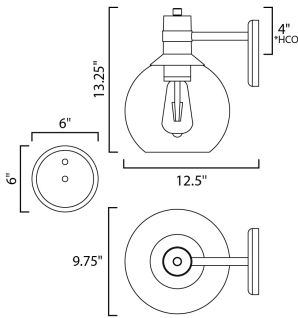

PRODUCT DESCRIPTION

Our new collections of outdoor fixtures feature the latest trends at excellent pricing. The combination of long-lasting die cast aluminum and hand blown thick clear glass is accentuated with the two-tone finish of Bronze and Gold creating the ultimate designer look.