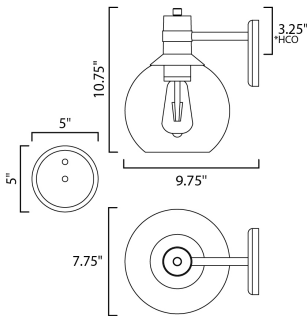

PRODUCT DESCRIPTION

Our new collections of outdoor fixtures feature the latest trends at excellent pricing. The combination of long-lasting die cast aluminum and hand blown thick clear glass is accentuated with the two-tone finish of Bronze and Gold creating the ultimate designer look.