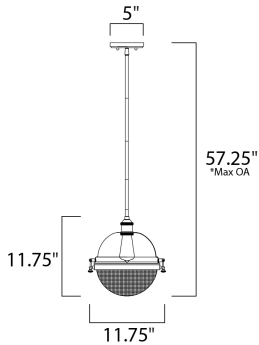

PRODUCT DESCRIPTION

This nautical design features a solid dome of aluminum finished in Oil Rubbed Bronze with solid brass hardware finished in Antique Brass. The Clear prismatic glass diffuser completes the authentic look of this outdoor collection.

*max overall height

MEASUREMENTS

- DIMENSION : 11.75" L x 11.75" W x 13.25" H
- MAX OAH : 57.25" OAH
- CANOPY : 5" W x 0.75" H x 5" L
- HANGING WEIGHT : 7.04 lb

LAMPING

- INPUT VOLTAGE : 120V
- BULB : 60W Incandescent E26 Medium , 60W Total
- BULB INCLUDED : (Not Included)
- DIMMABLE : Yes