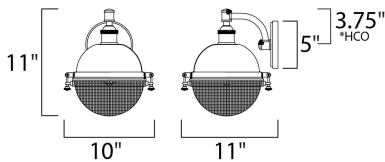

PRODUCT DESCRIPTION

This nautical design features a solid dome of aluminum finished in Oil Rubbed Bronze with solid brass hardware finished in Antique Brass. The Clear prismatic glass diffuser completes the authentic look of this outdoor collection.