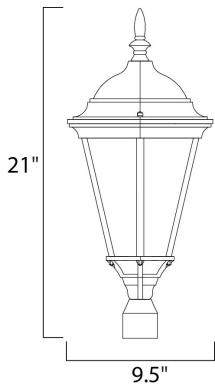

PRODUCT DESCRIPTION

Westlake is a transitional style from Maxim Lighting International in Black, Rust Patina, Empire Bronze, or White finish.

MEASUREMENTS

DIMENSION : 9.5" L x 9.5" W x 21" H
 HANGING WEIGHT : 4.2 lb