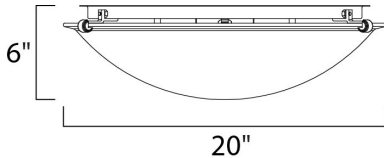

MEASUREMENTS

DIMENSION : 4.75" W x 14.5" H x 2.5" Ext
 MAX OAH : 4.75" W x 4.75" H
 HANGING WEIGHT : 2.43 lb

LAMPING

INPUT VOLTAGE : 120-277V
 LUMENS : 800 Rated (600 Del.)
 BULB : 10W LED PCB Integrated , 10W Total
 BULB INCLUDED : (Integrated)
 DIMMABLE : Universal 3-in-1
 CRI : 90 CRI
 COLOR_TEMP : 3000K