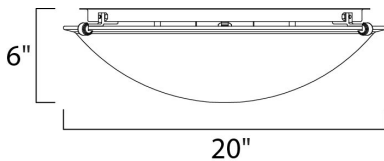

MEASUREMENTS

DIMENSION : 4.75" W x 14.5" H x 2.5" Ext
 MAX OAH : 4.75" W x 4.75" H
 HANGING WEIGHT : 2.43 lb

LAMPING

INPUT VOLTAGE : 120-277V
 LUMENS : 800 Rated (600 Del.)
 BULB : 10W LED PCB Integrated , 10W Total
 BULB INCLUDED : (Integrated)
 DIMMABLE : Universal 3-in-1
 CRI : 90 CRI
 COLOR_TEMP : 3000K