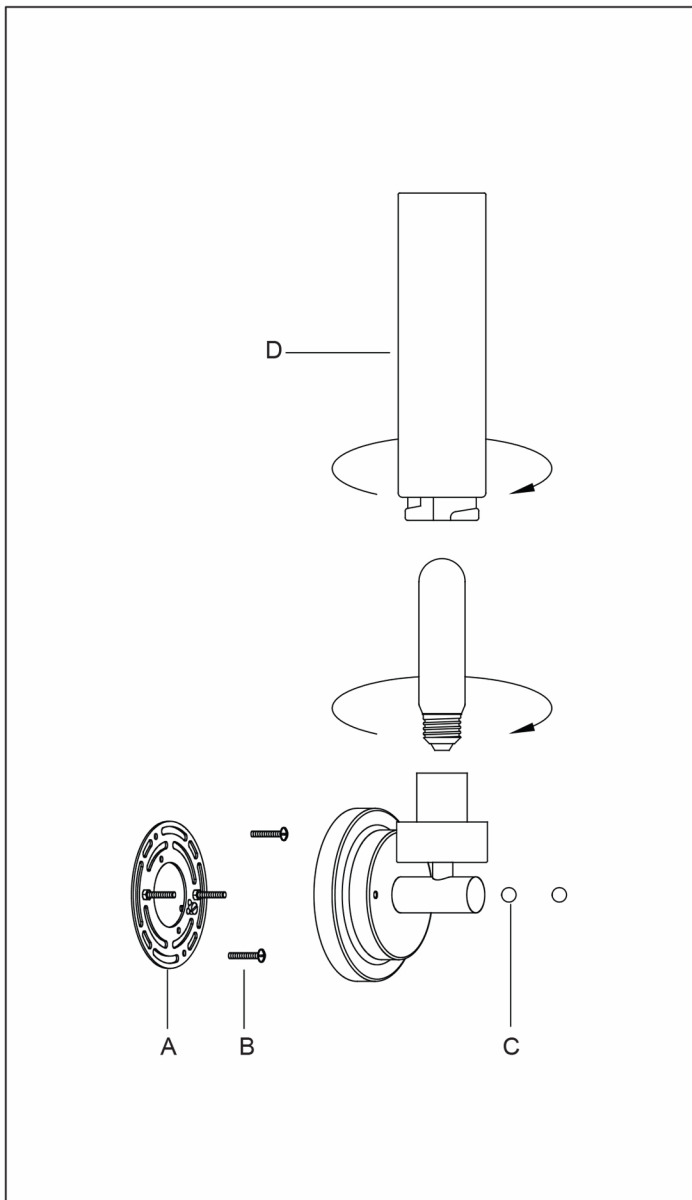

# STUDIO•M

SM563006

Please consult your electrician for hanging fixture and wiring.

Bulb (not included): 1x40W Medium Base Bulb

# STUDIO•M

SM563006

Please consult your electrician for hanging fixture and wiring.

**IMPORTANT:** Turn off the power at the main fuse or circuit breaker box before starting installation

Locate all hardware & components before discarding packaging

Step1: Remove mounting bracket from fixture and install to electrical box.

Step2: Wire fixture to wires in outlet box. Copper wire is for Ground. Attach canopy to mounting bracket and tighten with ball nuts.