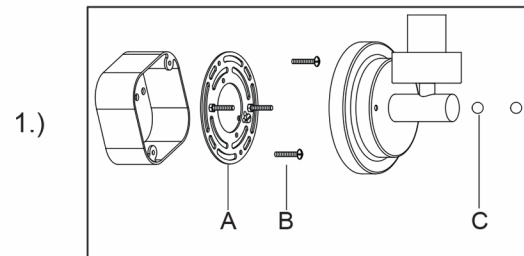

# STUDIO•M

SM563006

Please consult your electrician for hanging fixture and wiring.

**IMPORTANT:** Turn off the power at the main fuse or circuit breaker box before starting installation

Locate all hardware & components before discarding packaging

Step1: Remove mounting bracket from fixture and install to electrical box.

Step2: Wire fixture to wires in outlet box. Copper wire is for Ground. Attach canopy to mounting bracket and tighten with ball nuts.