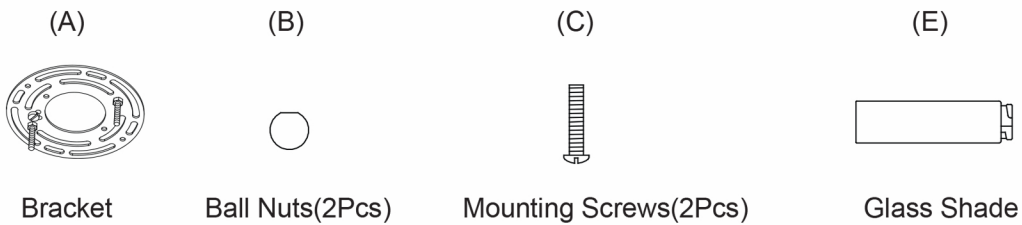

STUDIO•M

SM563006

Please consult your electrician for hanging fixture and wiring.

IMPORTANT: Turn off the power at the main fuse or circuit breaker box before starting installation

Locate all hardware & components before discarding packaging