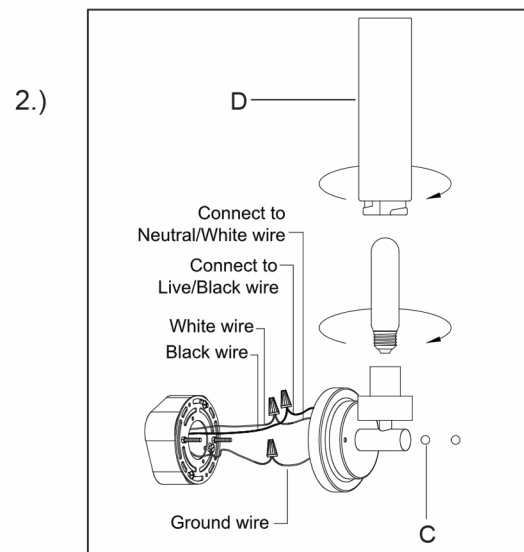

# STUDIO•M

SM563006

Please consult your electrician for hanging fixture and wiring.

**IMPORTANT:** Turn off the power at the main fuse or circuit breaker box before starting installation

Locate all hardware & components before discarding packaging

Step1: Remove mounting bracket from fixture and install to electrical box.

Step2: Wire fixture to wires in outlet box. Copper wire is for Ground. Attach canopy to mounting bracket and tighten with ball nuts.