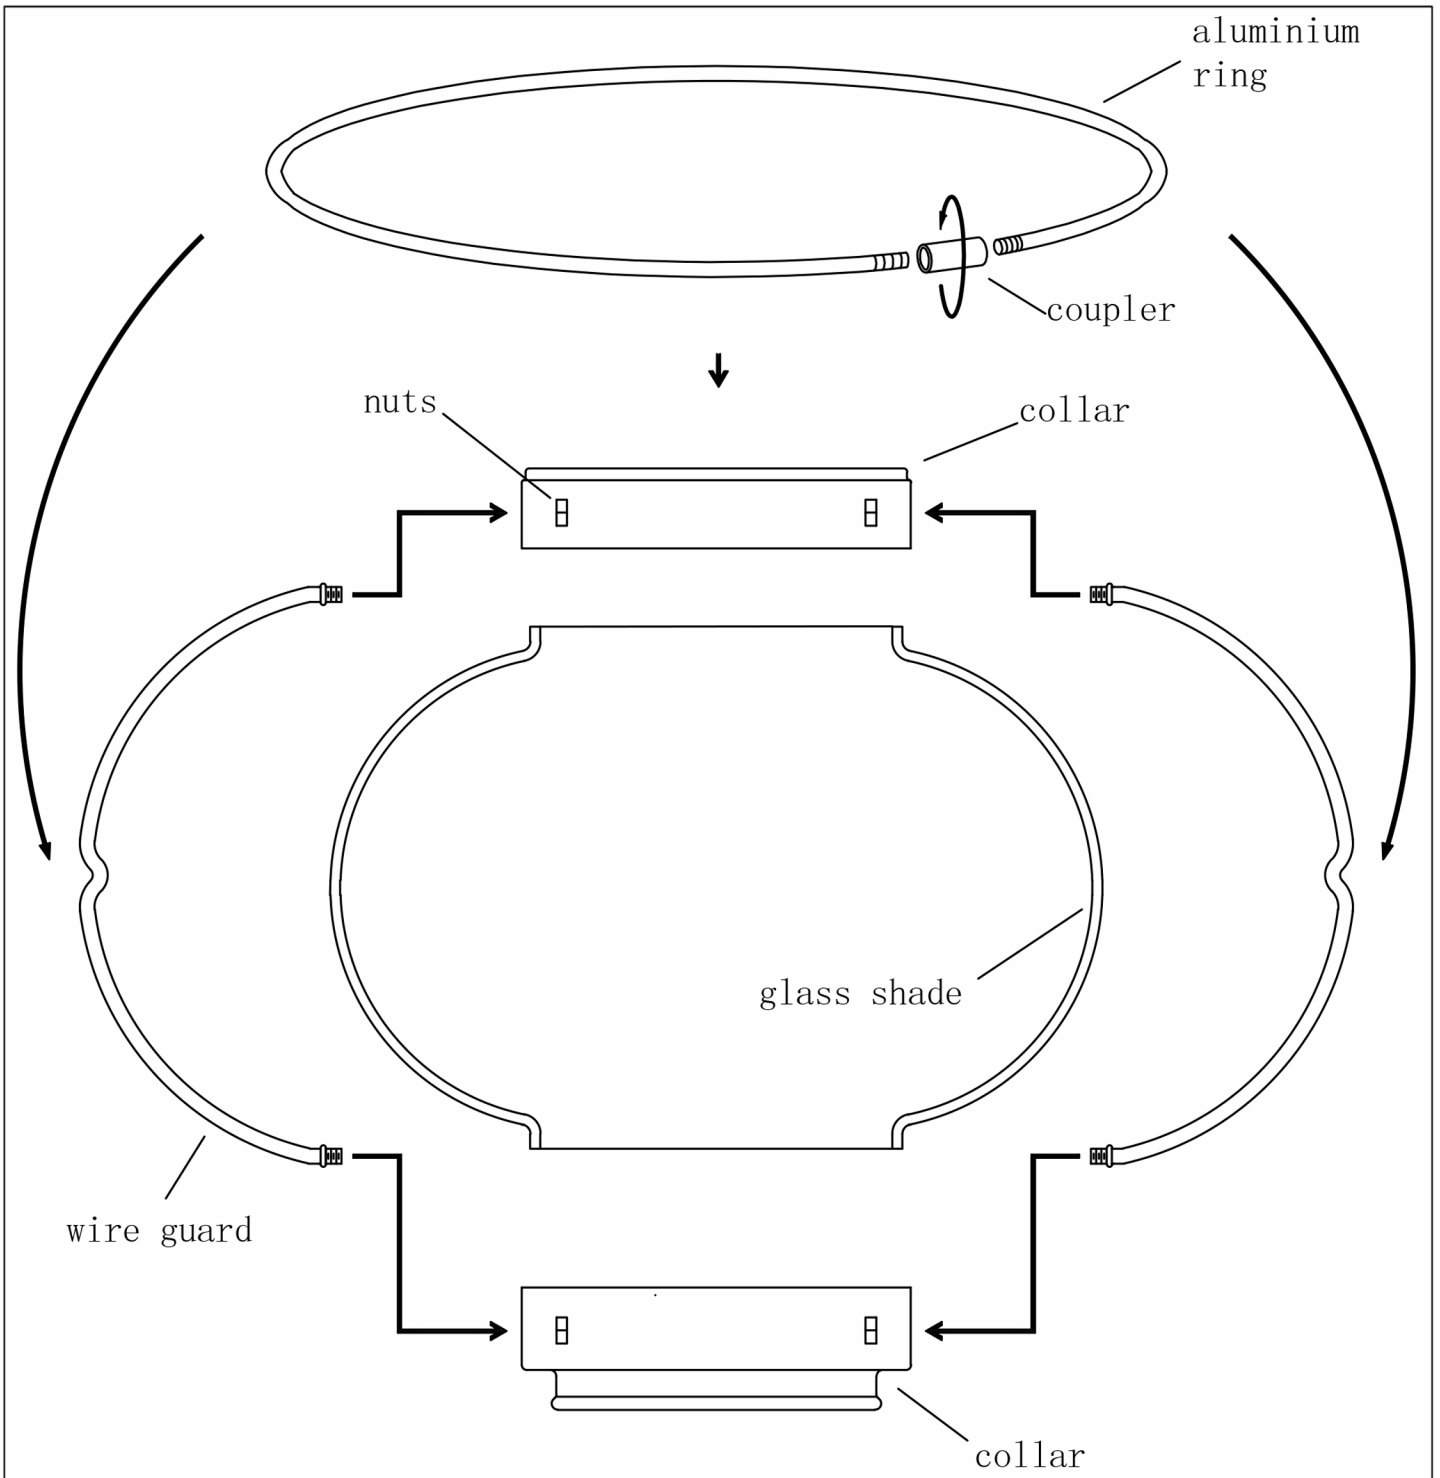

STUDIO•M

SM360508

Please consult your electrician for hanging fixture and wiring.

Install the collar at the top and bottom, use the nuts to stable the wire guard, tighten the aluminium ring with the coupler.