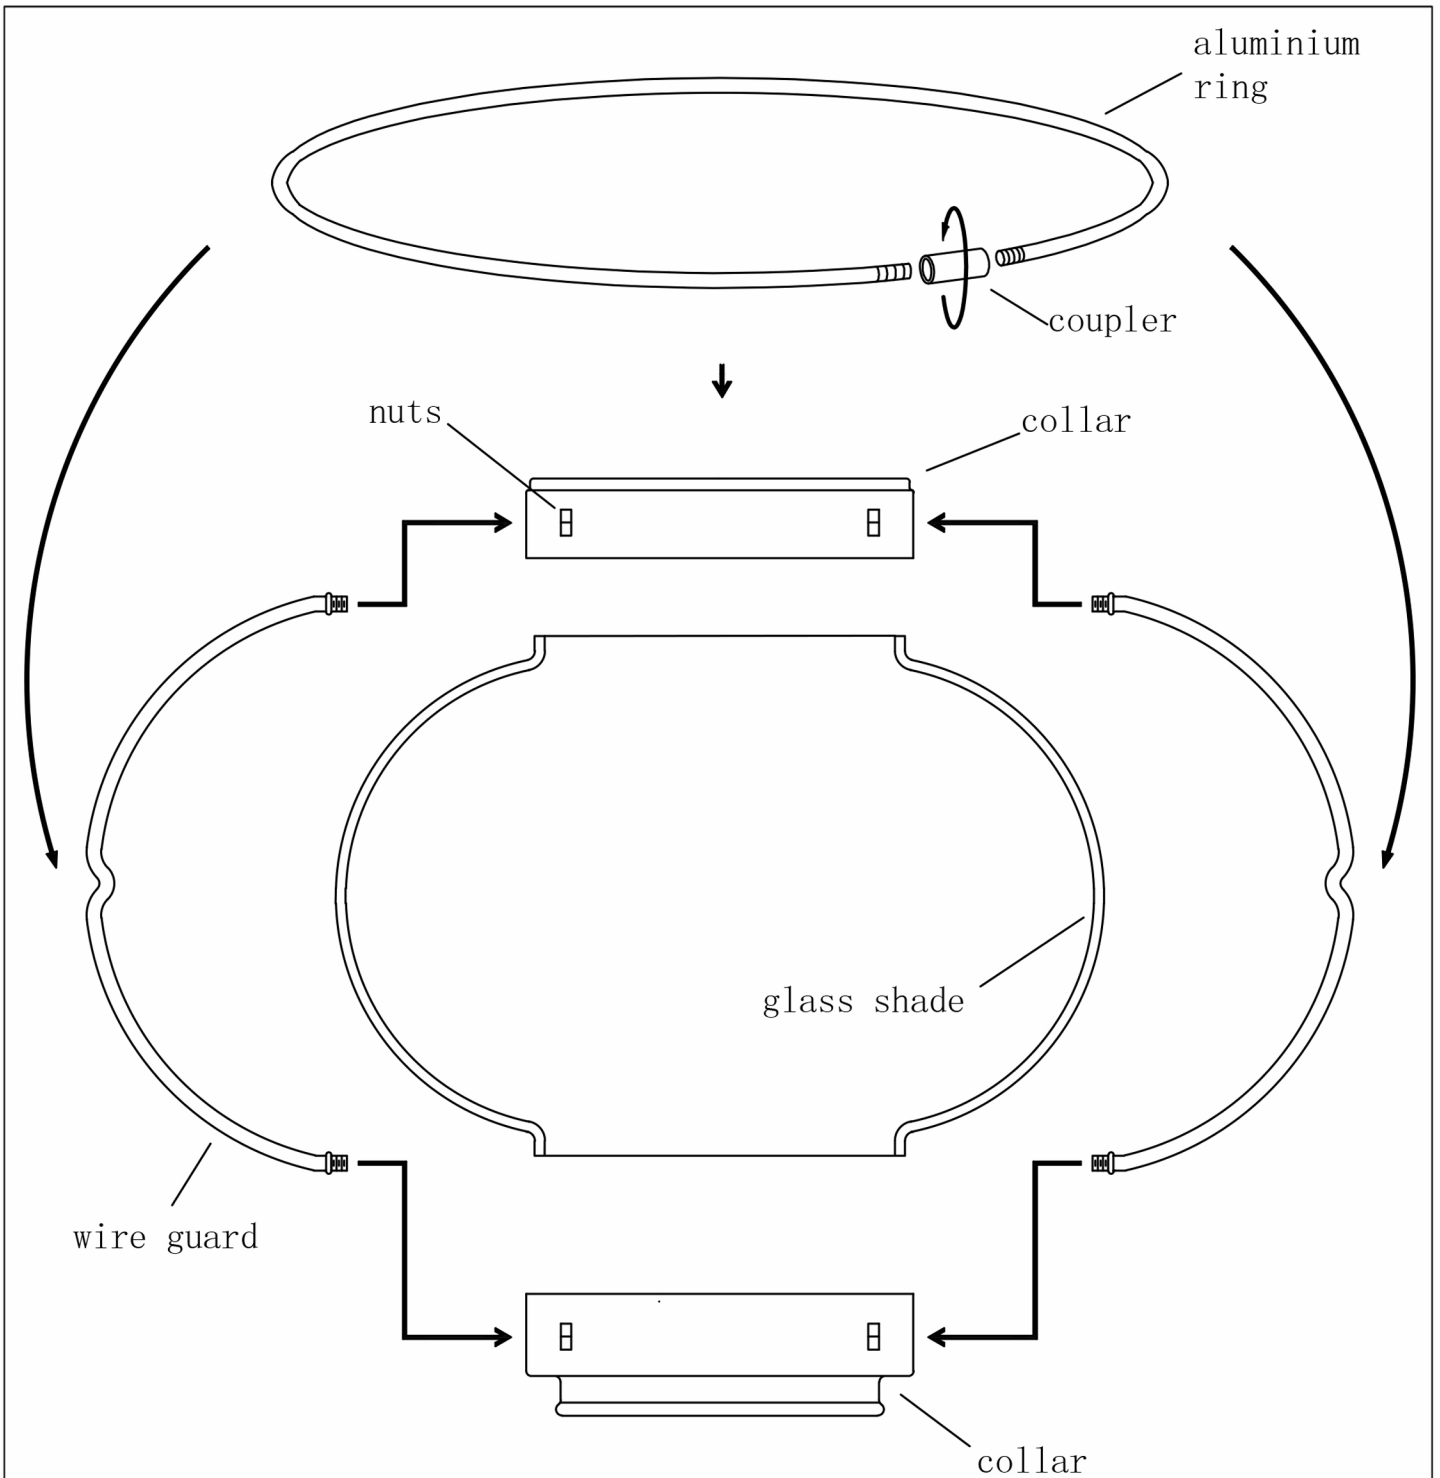

STUDIO•M

SM360503

Please consult your electrician for hanging fixture and wiring.

Install the collar at the top and bottom, use the nuts to stable the wire guard, tighten the aluminium ring with the coupler.