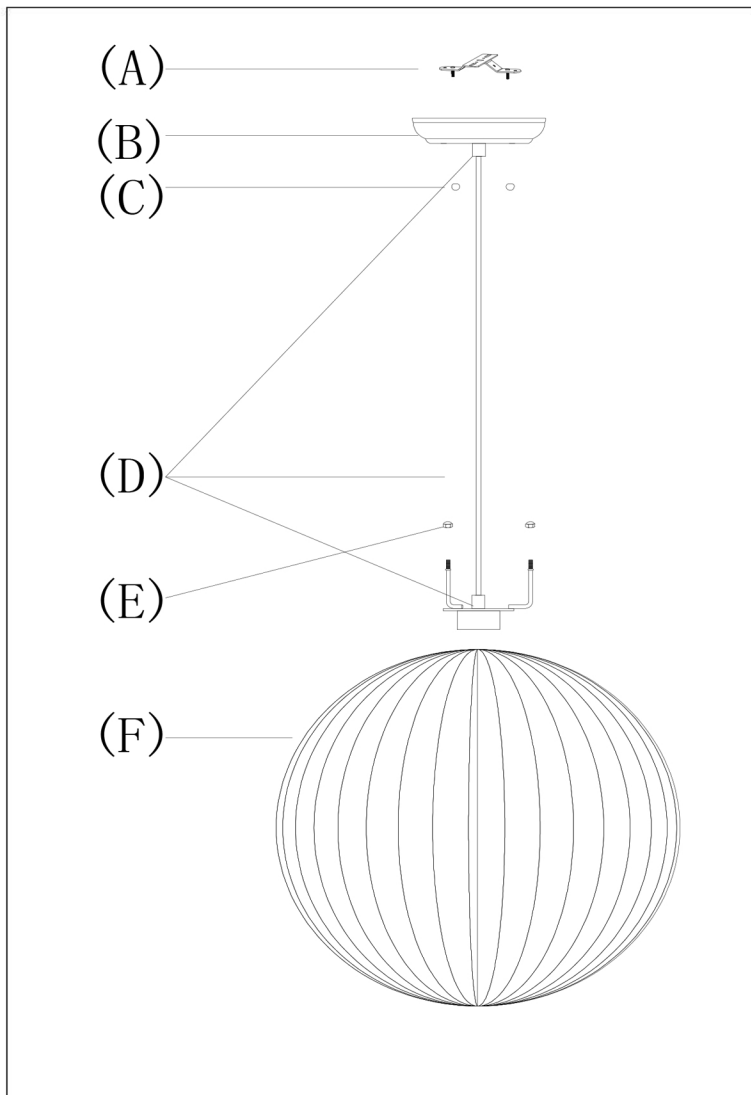

STUDIO•M

SM162406

Please consult your electrician for hanging fixture and wiring.

IMPORTANT: Turn off the power at the main fuse or circuit breaker box before starting installation

Locate all hardware & components before discarding packaging

Bulb(included):26W GU24