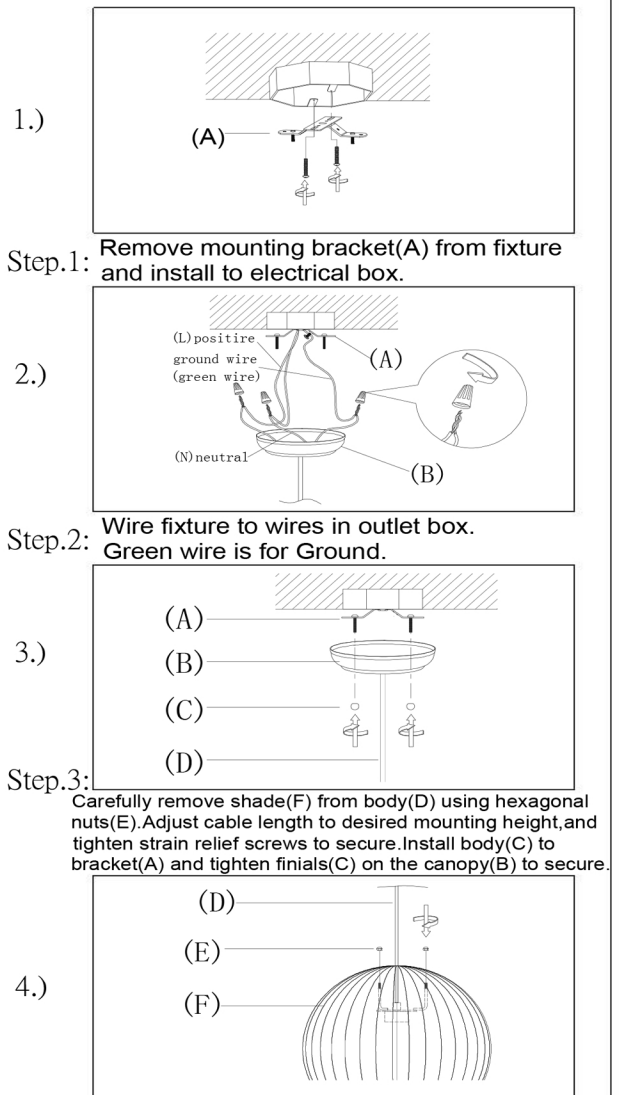

STUDIO•M

SM162406

Please consult your electrician for hanging fixture and wiring.

IMPORTANT: Turn off the power at the main fuse or circuit breaker box before starting installation

Locate all hardware & components before discarding packaging

Bulb(included):26W GU24